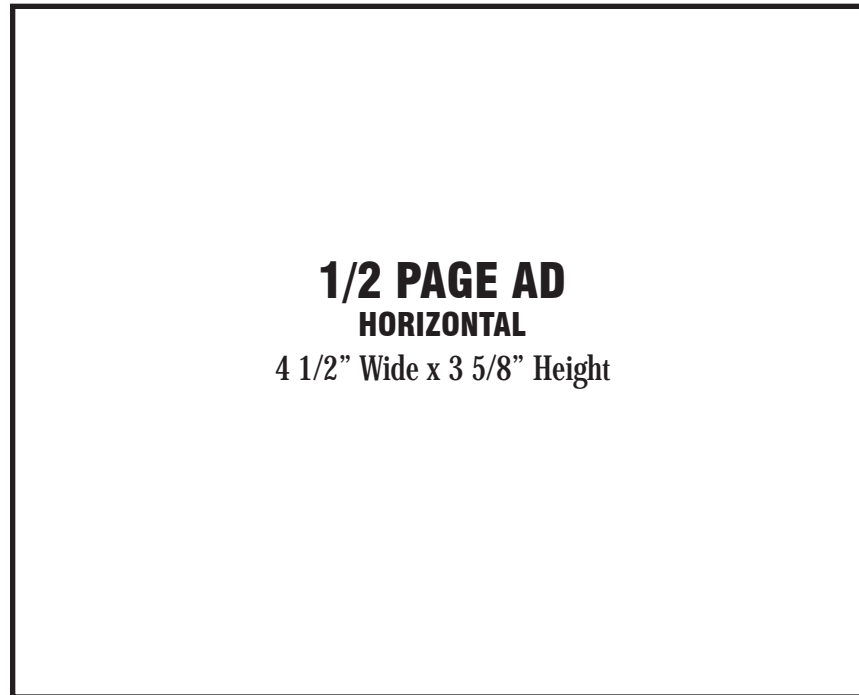

Display Ad
Sizes and Prices
Regular Book Format

***Add Impact to
your ad with Color.**

Full-Color is available in prime locations.
Ask your Account Representative for an upgrade today!

Guide Book Publishing
322 Sovereign Court • St. Louis, MO 63011
636/391-2121 • 800/597-3037
Fax: 636/391-3172
E-Mail Address For Ad Copy:
graphic@guidebookpublishing.com
www.guidebookpublishing.com

**Color Is Available For Covers and Center Spread ONLY*

***Add Impact to
your ad with Color.**

Full-Color is available in prime locations.
Ask your Account Representative for an upgrade today!

3/4 PAGE AD
VERTICAL

4 1/2" Wide x 5 1/2" Height

FULL PAGE AD

4 1/2" Wide x 7 1/2" Height