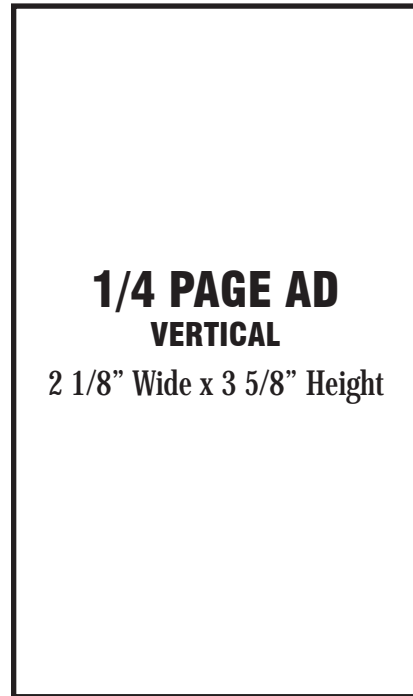

Display Ad
Sizes and Prices
Regular Book Format

***Add Impact to
your ad with Color.**

Full-Color is available in prime locations.
Ask your Account Representative for an upgrade today!

Guide Book Publishing
322 Sovereign Court • St. Louis, MO 63011
636/391-2121 • 800/597-3037
Fax: 636/391-3172
E-Mail Address For Ad Copy:
graphic@guidebookpublishing.com
www.guidebookpublishing.com

**Color Is Available For Covers and Center Spread ONLY*

***Add Impact to
your ad with Color.**

Full-Color is available in prime locations.
Ask your Account Representative for an upgrade today!

3/4 PAGE AD
VERTICAL

4 1/2" Wide x 5 1/2" Height

FULL PAGE AD

4 1/2" Wide x 7 1/2" Height